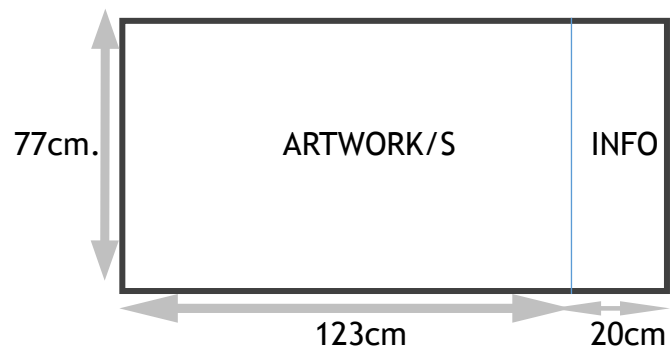

The Triangle: Art plinth opportunity

Terms & Conditions

Fleet Arts host a display case on the iconic World Heritage Site, 'The Triangle' in Belper. Sited opposite the East Mill and Long Row Primary School, on the corner of Bridge Street/Bridge Foot.

Work chosen for this space must be linked to Belper's past, present or future.

For visual purposes, we need pieces to fit the size of the case exactly, *either* as the original work *or* we can print or laser-cut the work to that size. It is a secured case with the following dimensions:-

- Depth : up to 2.5cm
- Length : 123cm (+20cm for artist info)
- Height : 77cm

Please submit your work by completing the form on our website: www.fleet-arts.org

- Chosen artist/s will receive a £100 expenses fee.
- An information panel will go alongside the work/s inside the display case with your: Artwork Title/Description/(Business) Name/Website address/A social media link/Logo
- The work will be displayed for at least four months, with many locals and tourists being able to see your work.